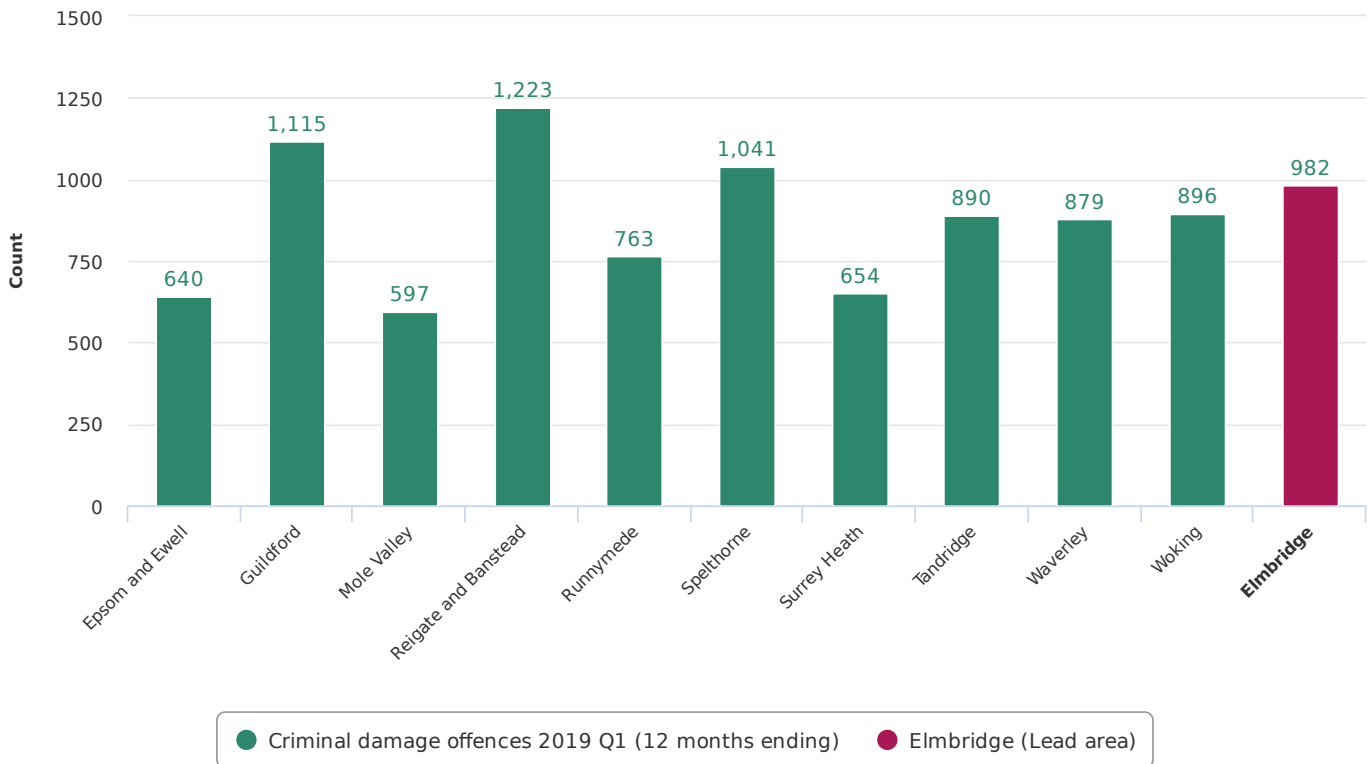

Crime - Criminal damage and arson offences recorded - quarterly (2019 Q1 (12 months ending)) for Elmbridge & Surrey Local Authorities