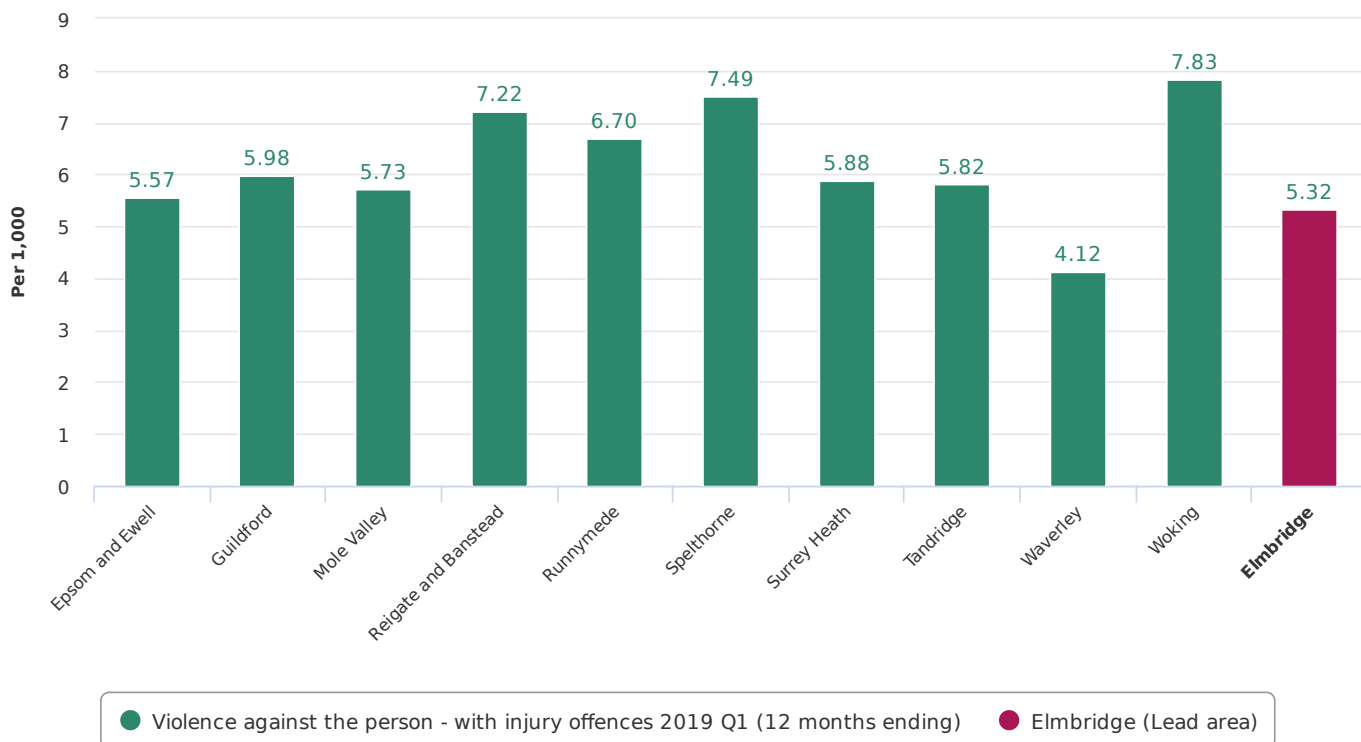

Crime - Violence against the person - with injury (offences per 1,000 population) - quarterly (2019 Q1 (12 months ending)) for Elmbridge & Surrey Local Authorities