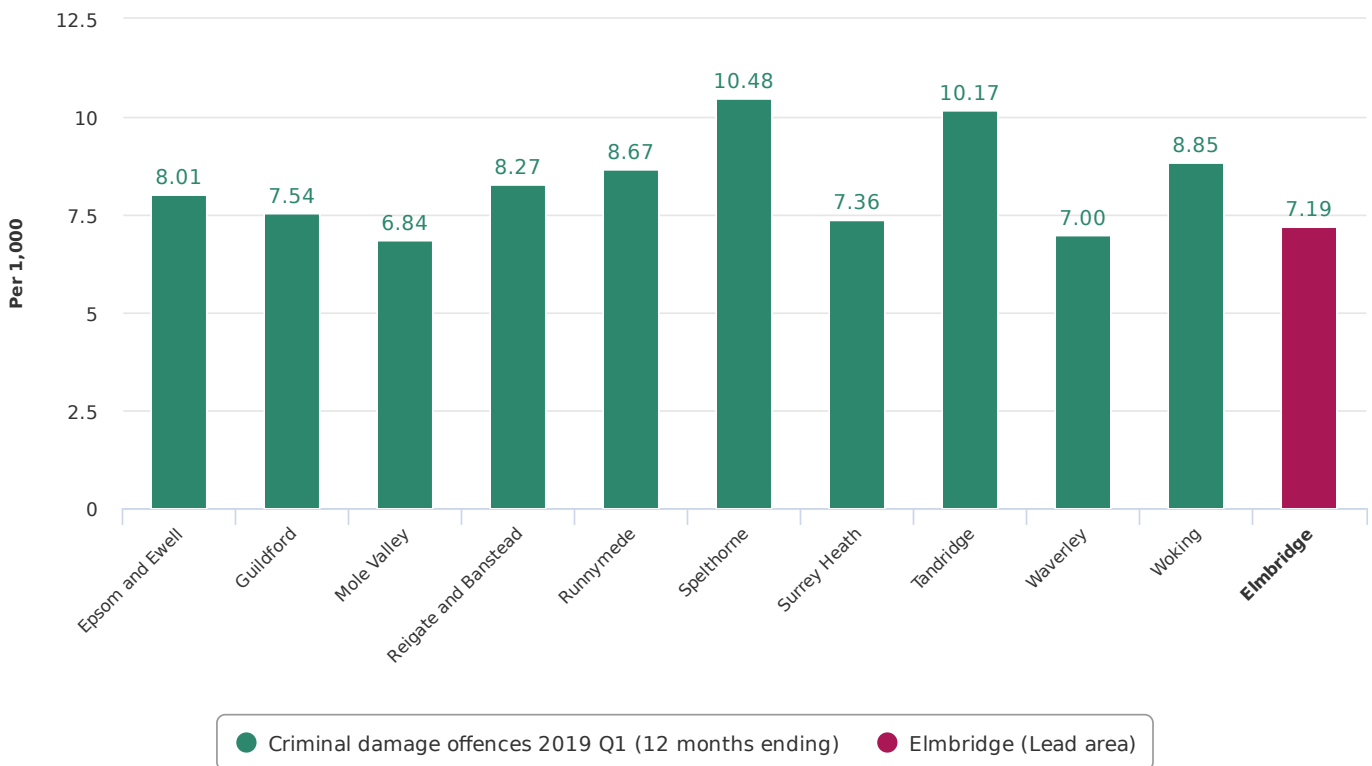

Crime - Criminal damage and arson (offences per 1,000 population) - quarterly (2019 Q1 (12 months ending)) for Elmbridge & Surrey Local Authorities