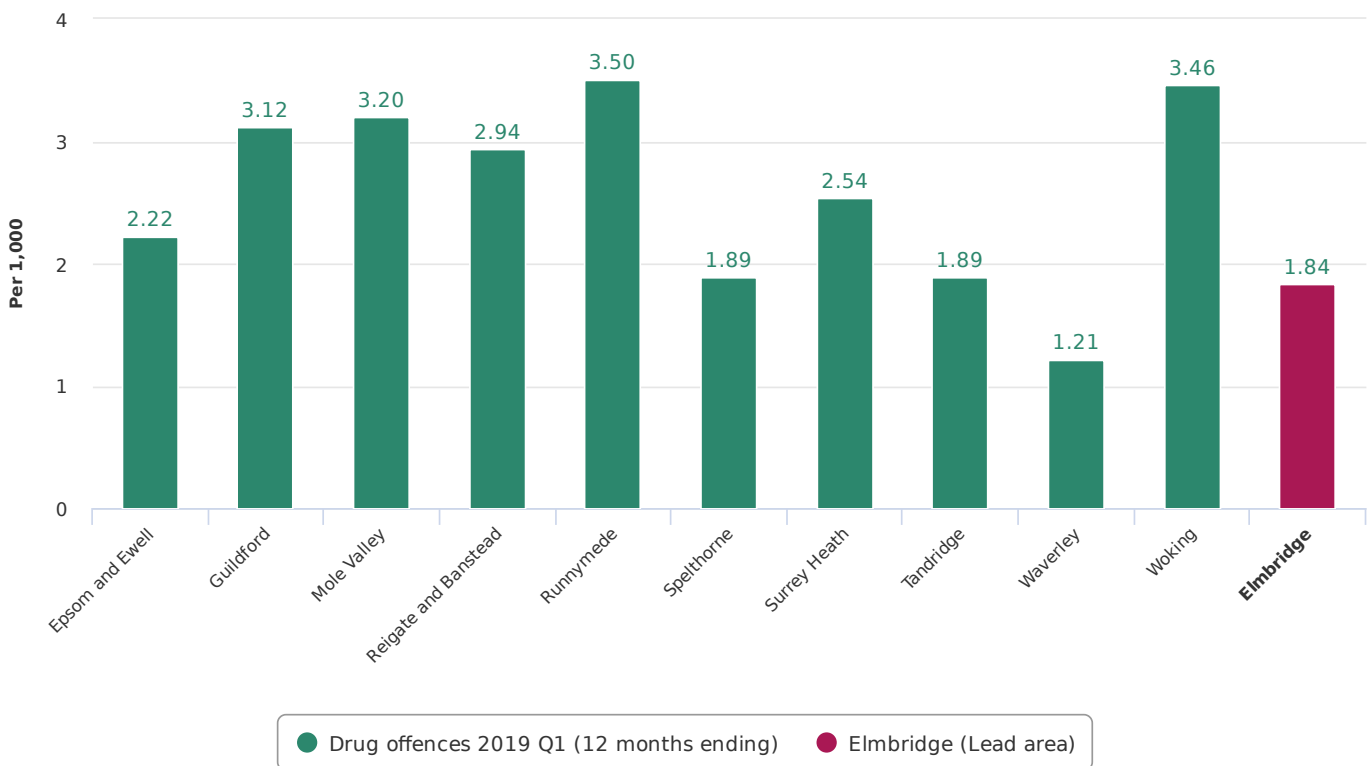

Crime - Drug offences (offences per 1,000 population) - quarterly (2019 Q1 (12 months ending)) for Elmbridge & Surrey Local Authorities