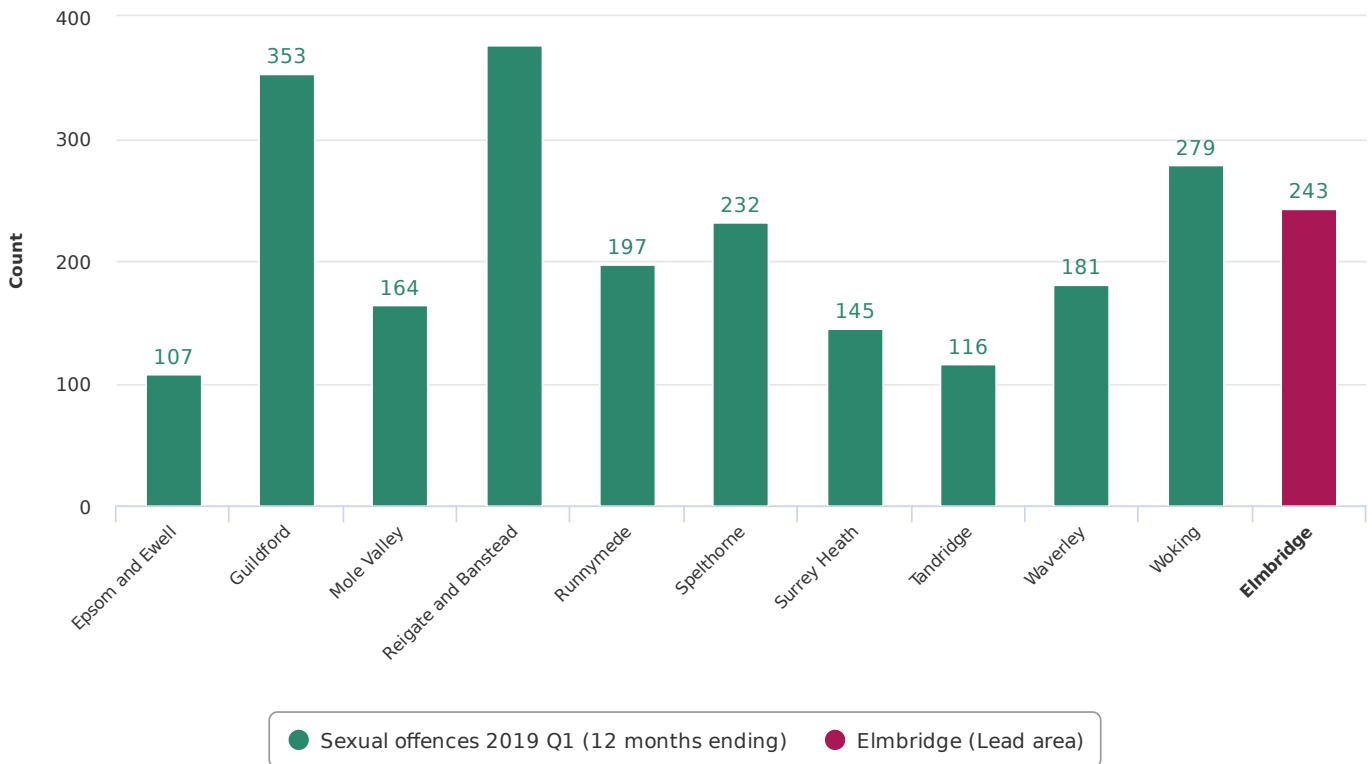

Crime - Sexual offences recorded - quarterly (2019 Q1 (12 months ending)) for Elmbridge & Surrey Local Authorities