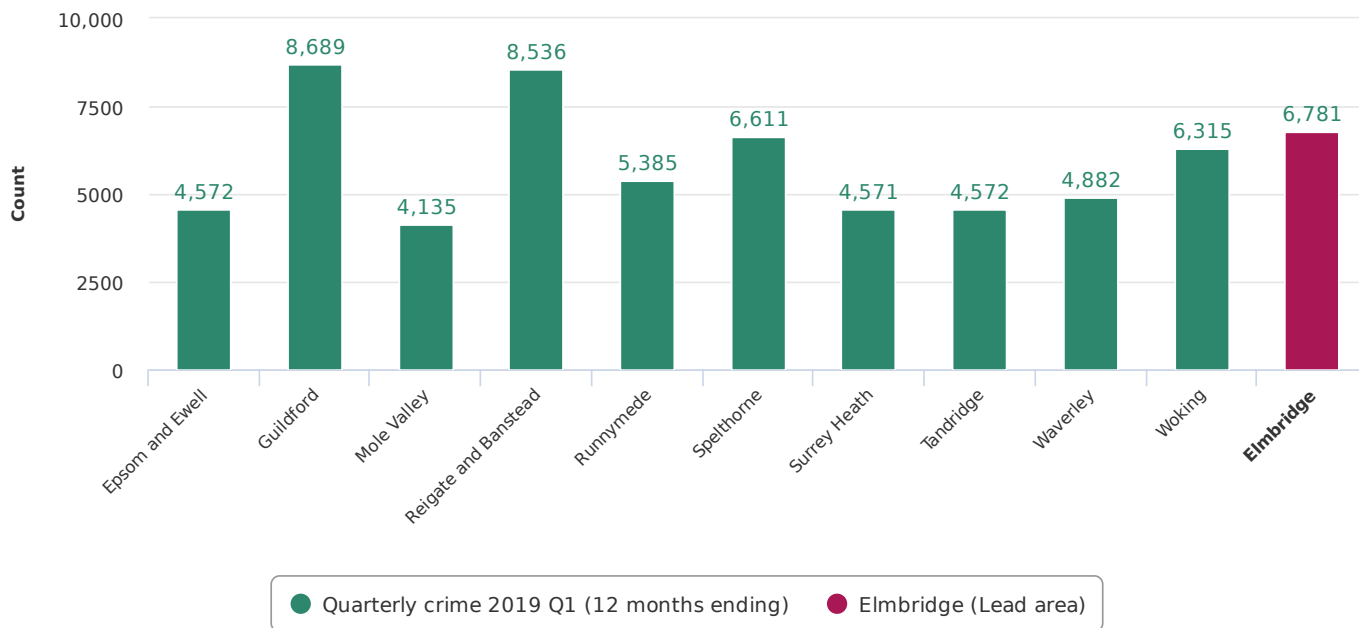

Quarterly Crime and Disorder Benchmarking Report (Rolling Calendar Quarter)

This report provides an overview of the different types of police recorded crime in Elmbridge taken from the Police recorded crime survey. Data in this report is updated each **calendar** quarter (Q1 January-March, Q2 April-June, Q3 July-September and Q4 October-December).

Police recorded crime figures cover selected offences that have been reported to and recorded by the police. Data covered in this report is based on a 12 month period, collected as calendar quarter. Police recorded crime figures are based on the year in which the crime was recorded not the year in which it was committed.

There are known issues with police recorded crime data resulting in a degree of undercounting across crime types and police forces, therefore, this report doesn't provide a full picture of crime in an area. Users wishing to explore crime levels in their area should also use the Crime survey for England and Wales (CSEW; previously known as the British Crime survey) which is a face to face victimisation survey in which residents of households in England and Wales are asked about their experiences of a selected number of offences in the 12 months prior to the interview.

Crime - Total recorded offences (excluding fraud) - quarterly (2019 Q1 (12 months ending)) for Elmbridge & Surrey Local Authorities