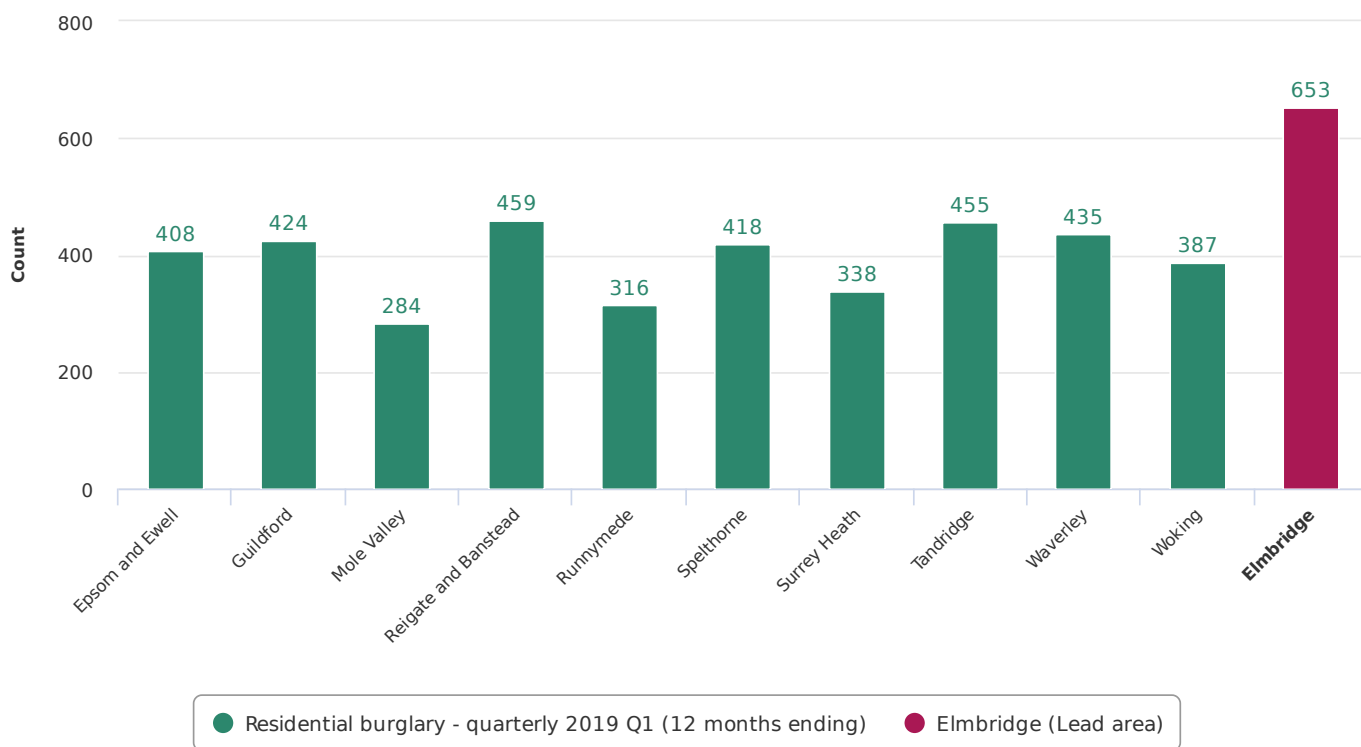

Crime - Residential burglary - quarterly (2019 Q1 (12 months ending)) for Elmbridge & Surrey Local Authorities