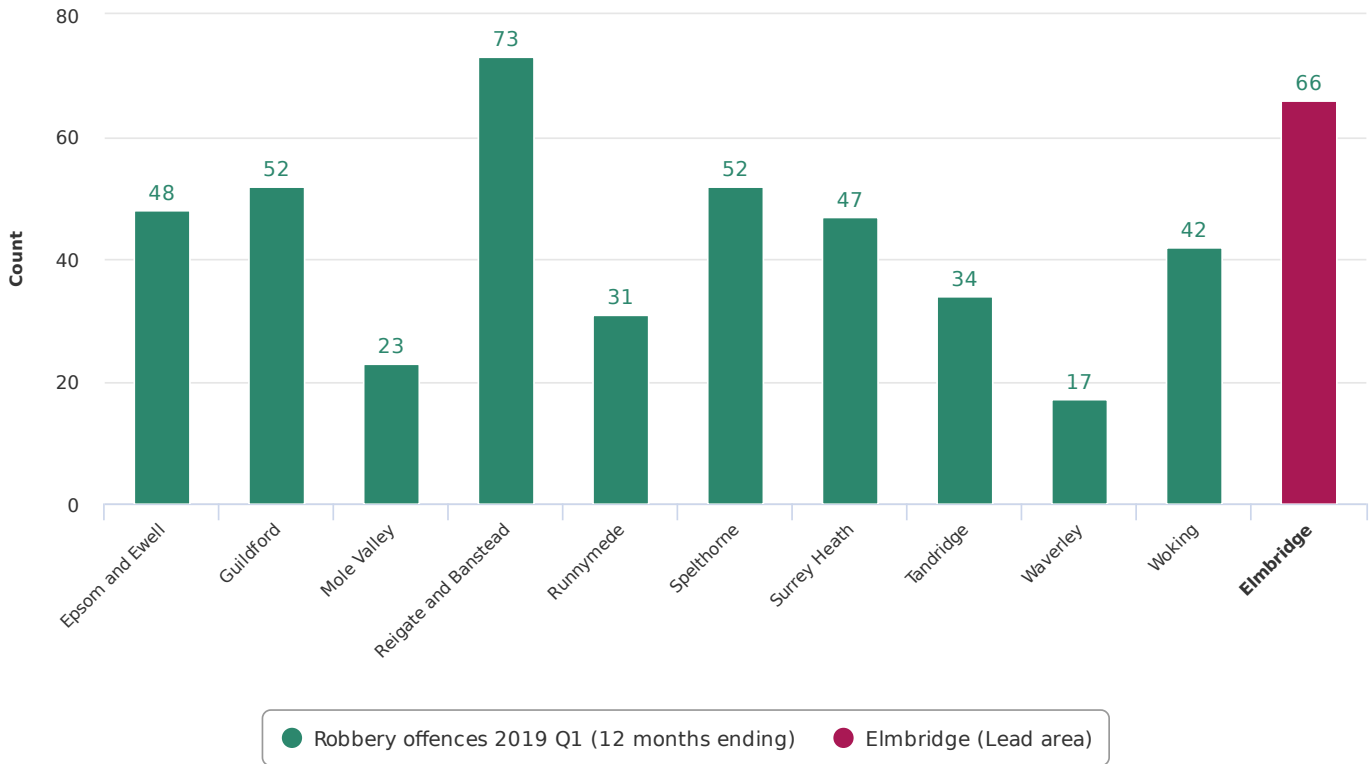

Crime - Robbery offences recorded - quarterly (2019 Q1 (12 months ending)) for Elmbridge & Surrey Local Authorities