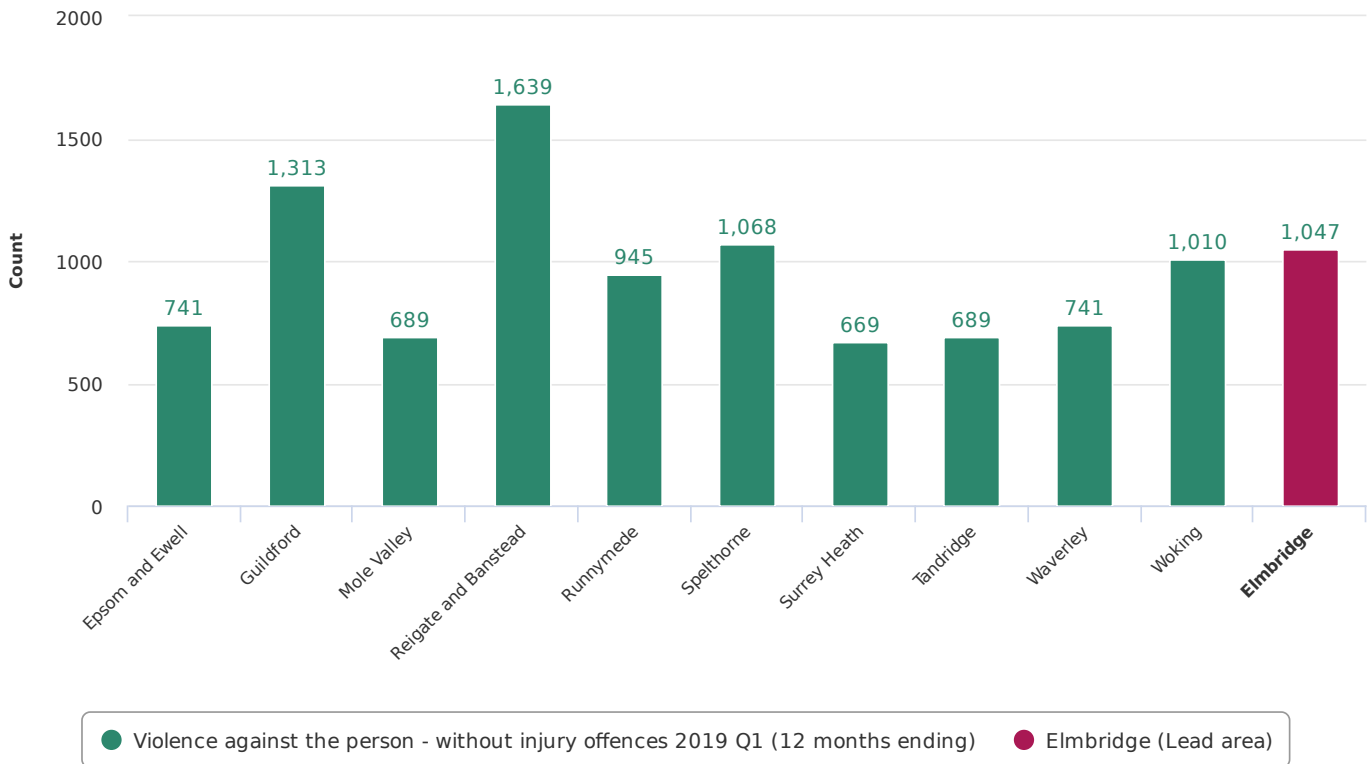

Crime - Violence against the person - without injury offences recorded - quarterly (2019 Q1 (12 months ending)) for Elmbridge & Surrey Local Authorities