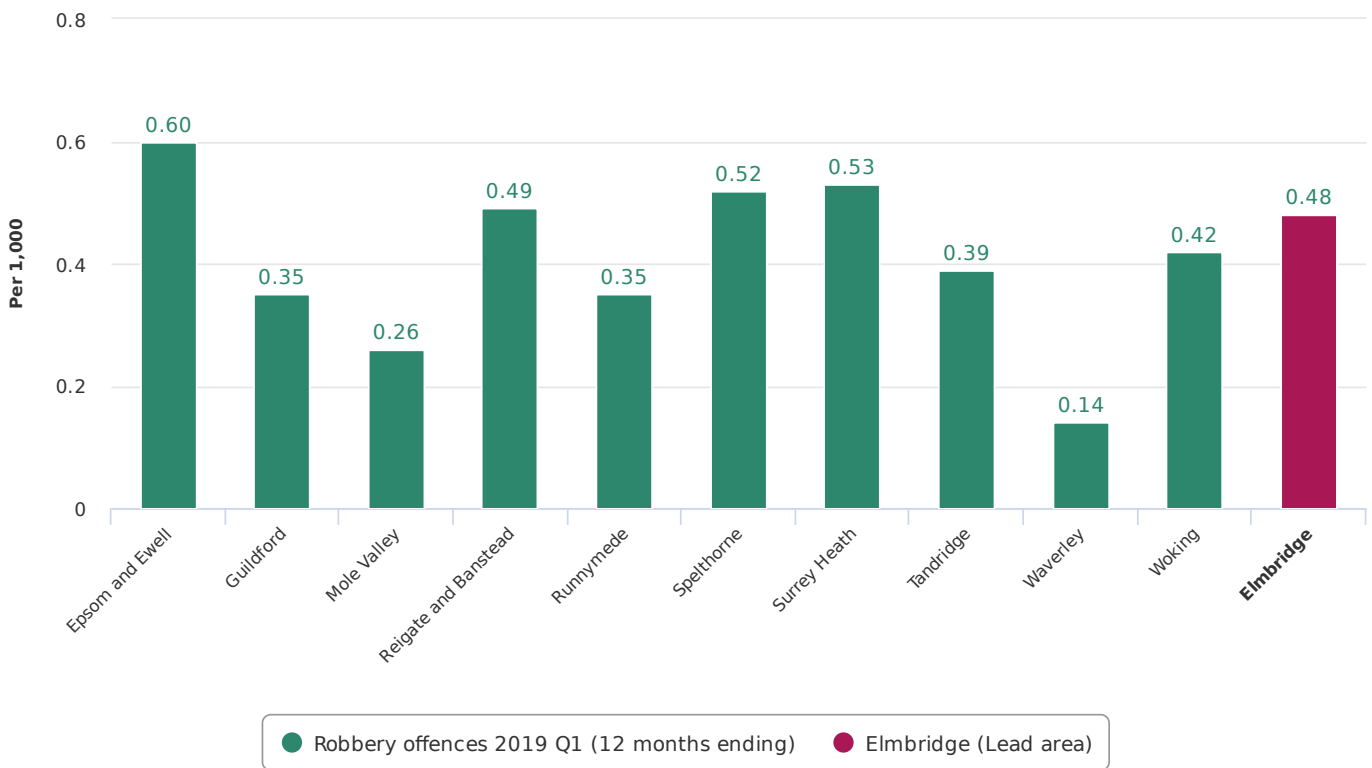

Crime - Robbery (offences per 1,000 population) - quarterly (2019 Q1 (12 months ending)) for Elmbridge & Surrey Local Authorities