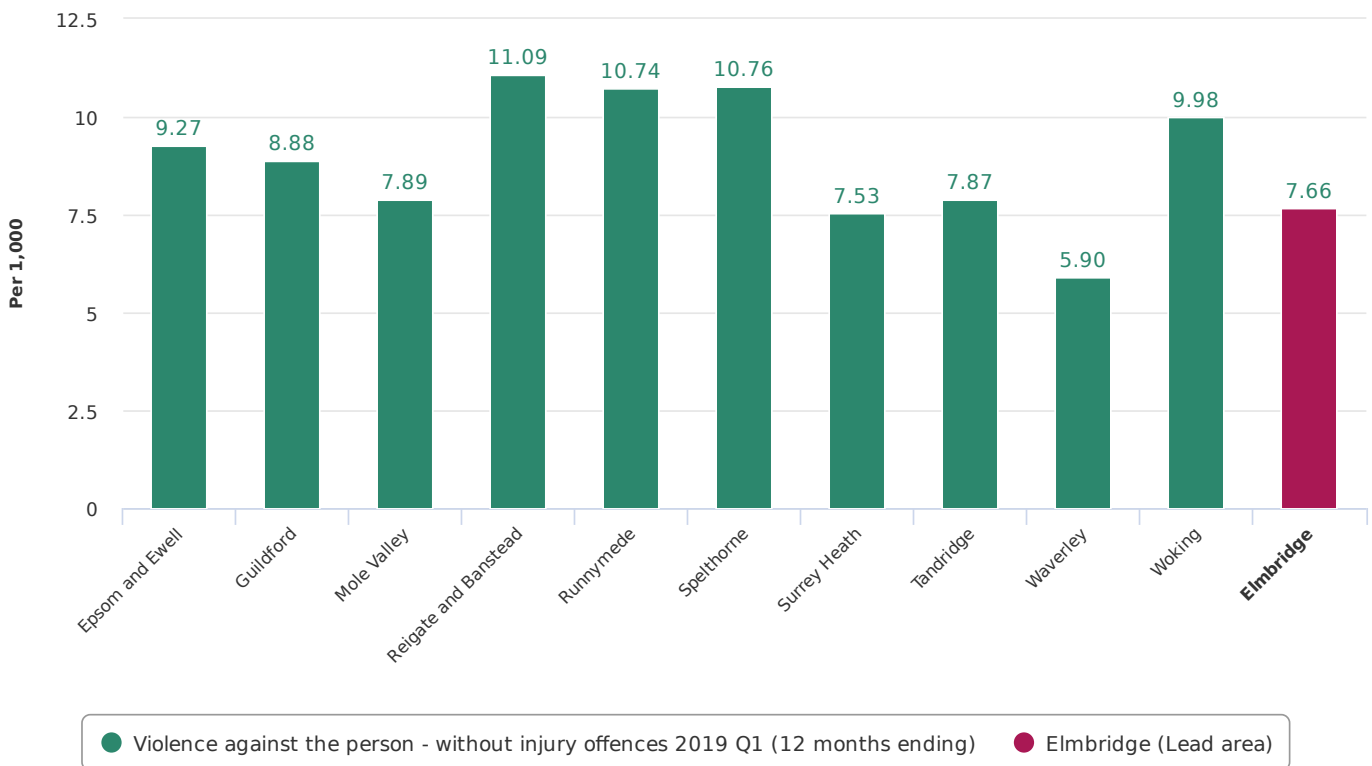

Crime - Violence against the person - without injury (offences per 1,000 population) - quarterly (2019 Q1 (12 months ending)) for Elmbridge & Surrey Local Authorities