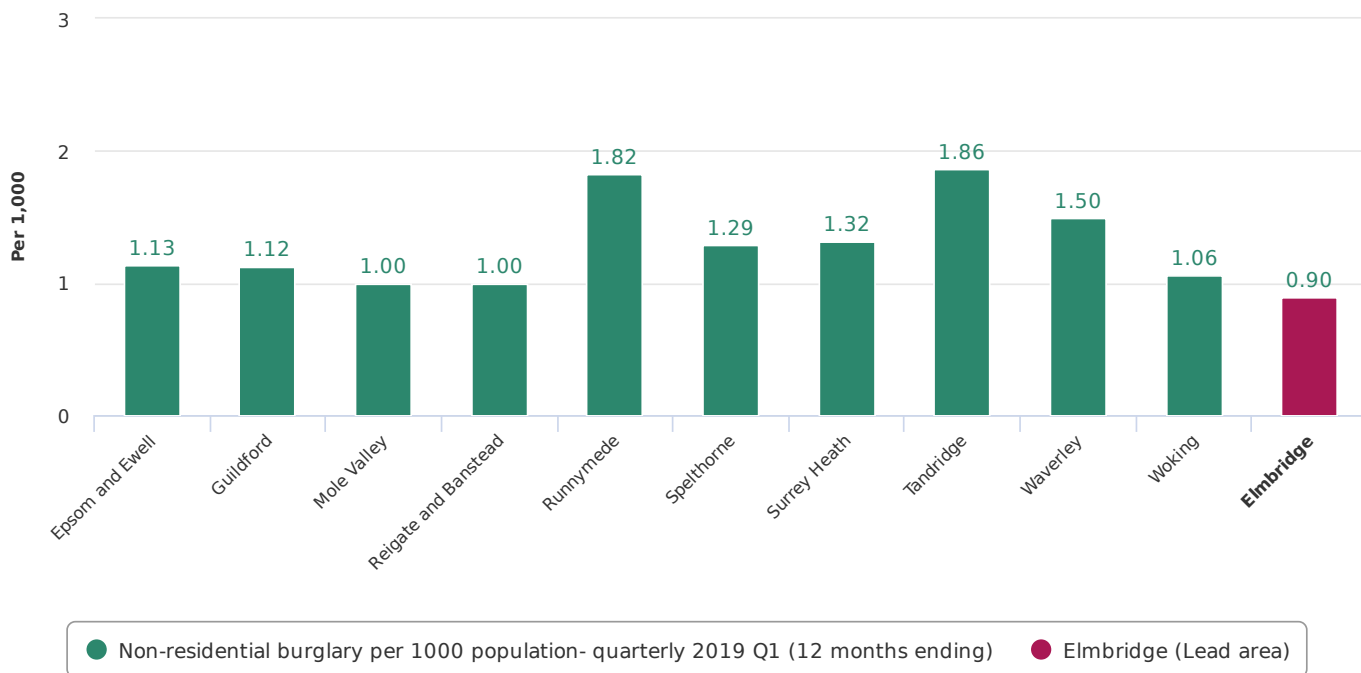

Crime - Non-residential burglary (offences per 1,000 population) - quarterly (2019 Q1 (12 months ending)) for Elmbridge & Surrey Local Authorities