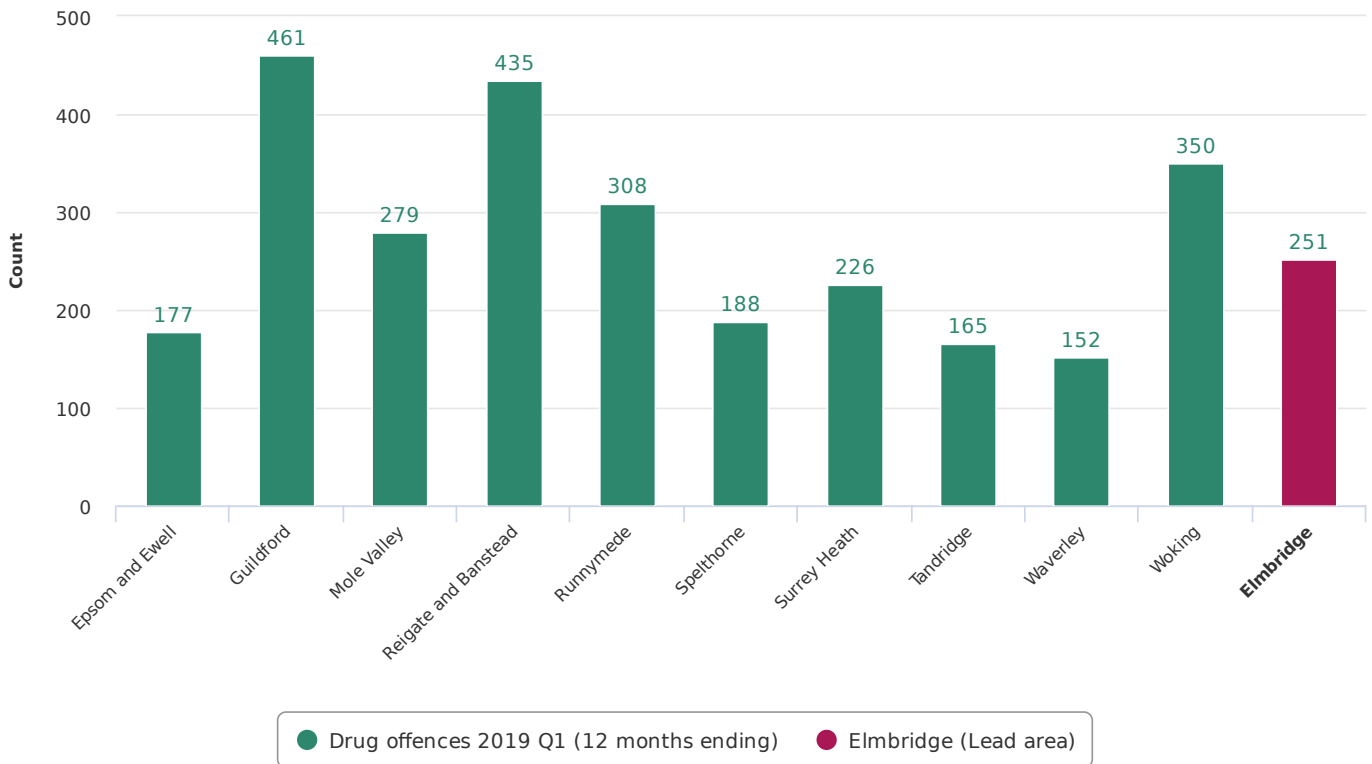

Crime - Drug offences recorded - quarterly (2019 Q1 (12 months ending)) for Elmbridge & Surrey Local Authorities