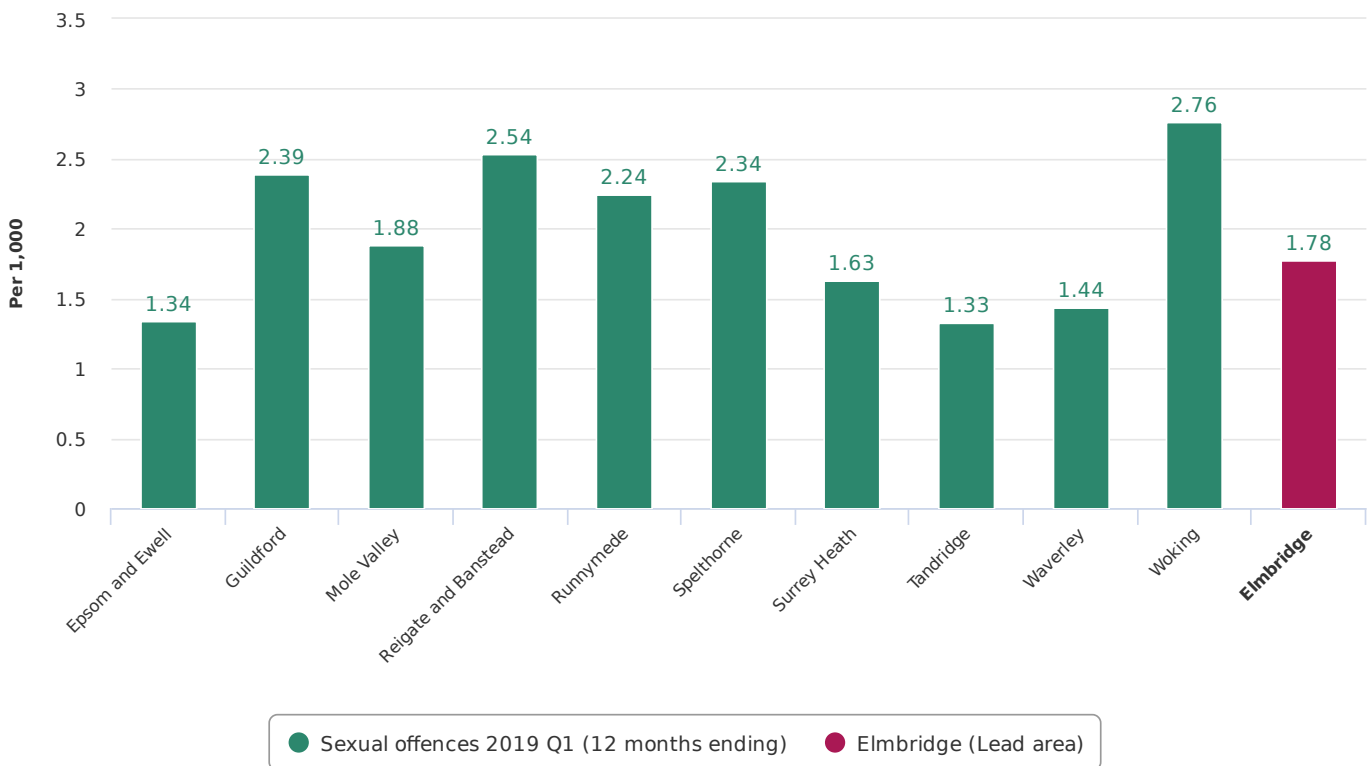

Crime - Sexual offences (offences per 1,000 population) - quarterly (2019 Q1 (12 months ending)) for Elmbridge & Surrey Local Authorities