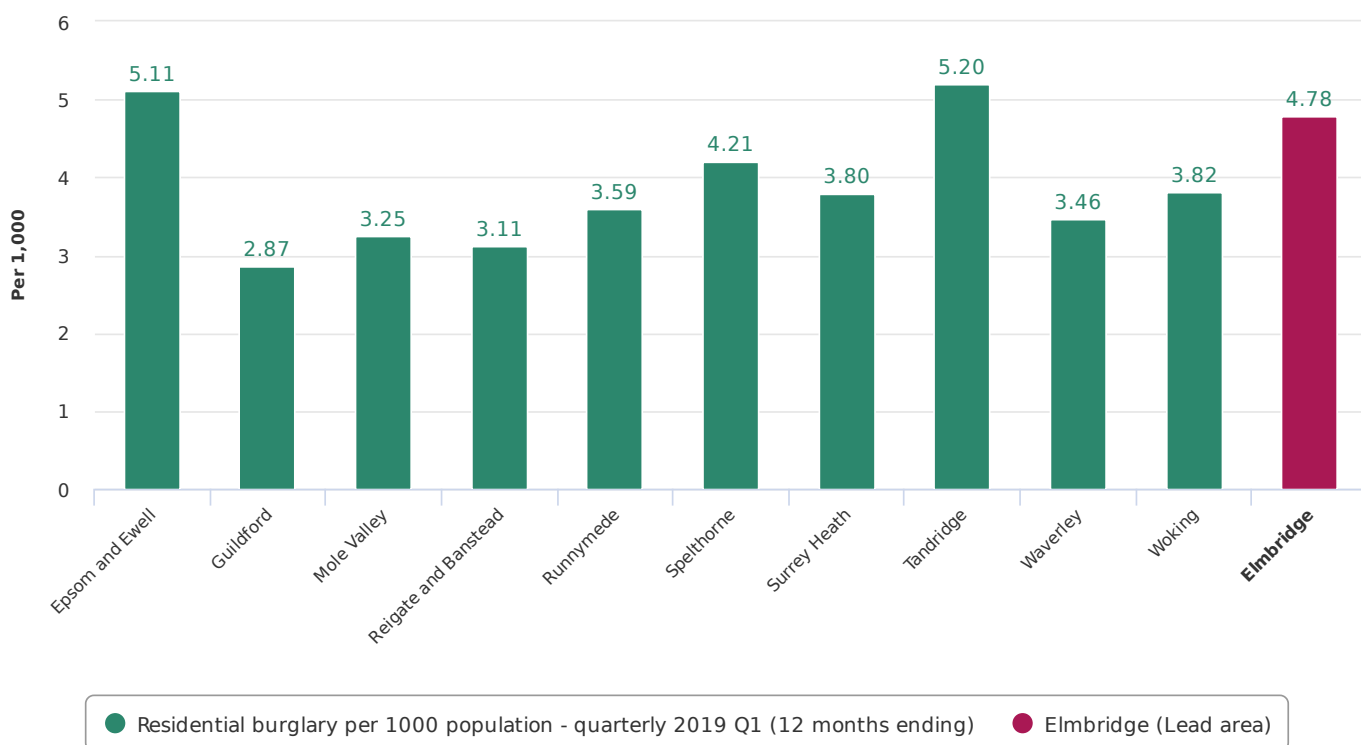

Crime - Residential burglary (offences per 1,000 population) - quarterly (2019 Q1 (12 months ending)) for Elmbridge & Surrey Local Authorities