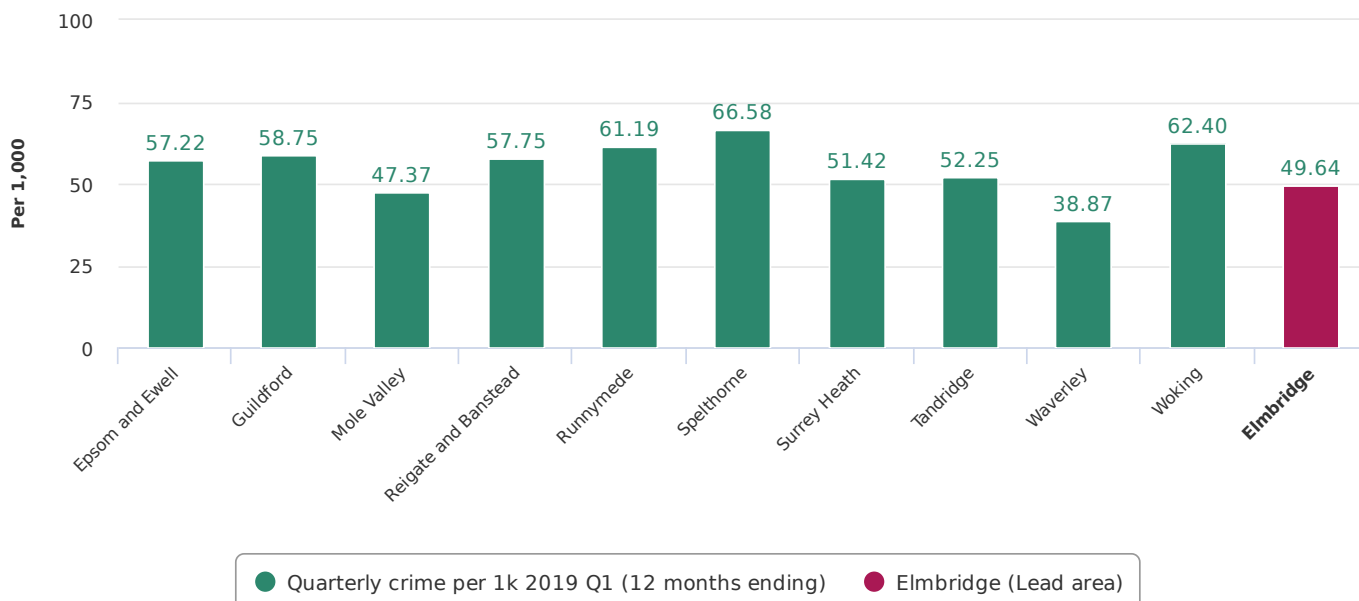

Crime - Total recorded offences (excluding fraud) (offences per 1,000 population) - quarterly (2019 Q1 (12 months ending)) for Elmbridge & Surrey Local Authorities