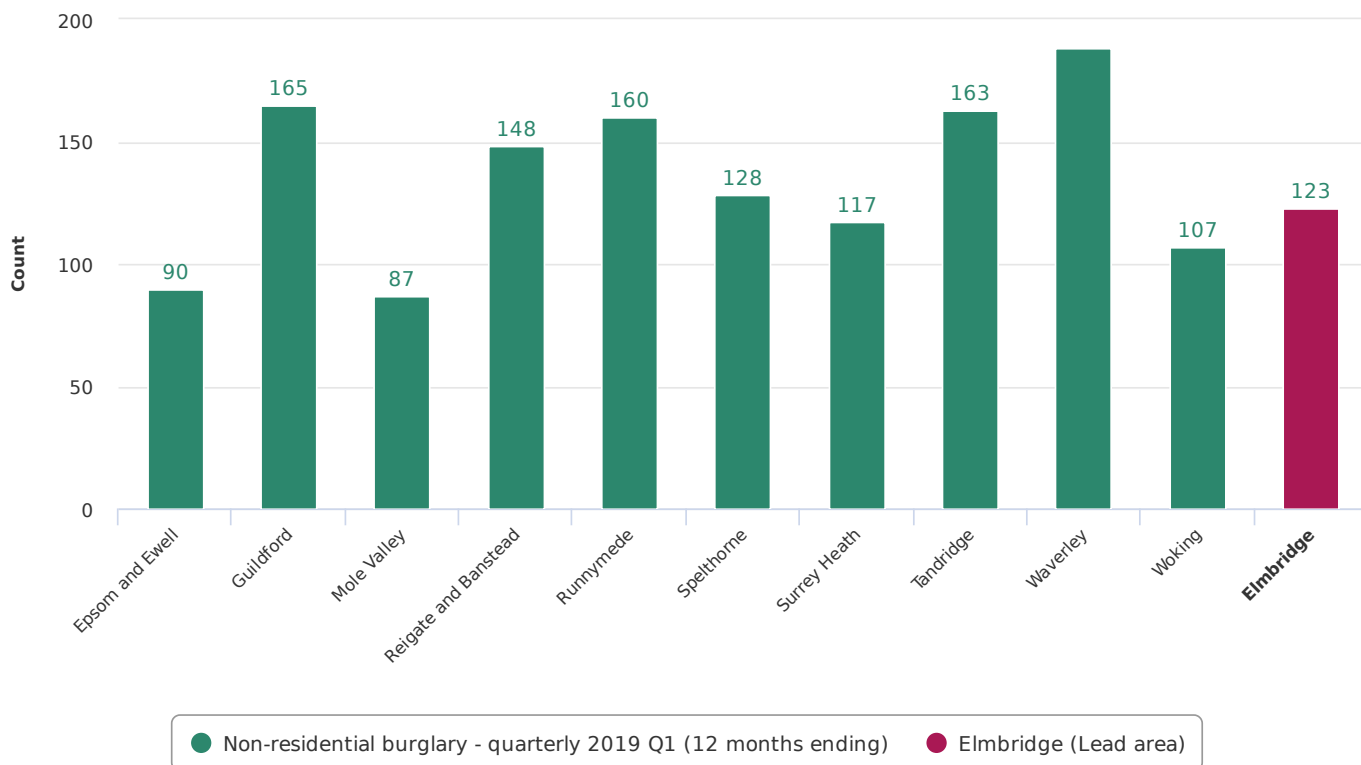

Crime - Non-residential burglary - quarterly (2019 Q1 (12 months ending)) for Elmbridge & Surrey Local Authorities