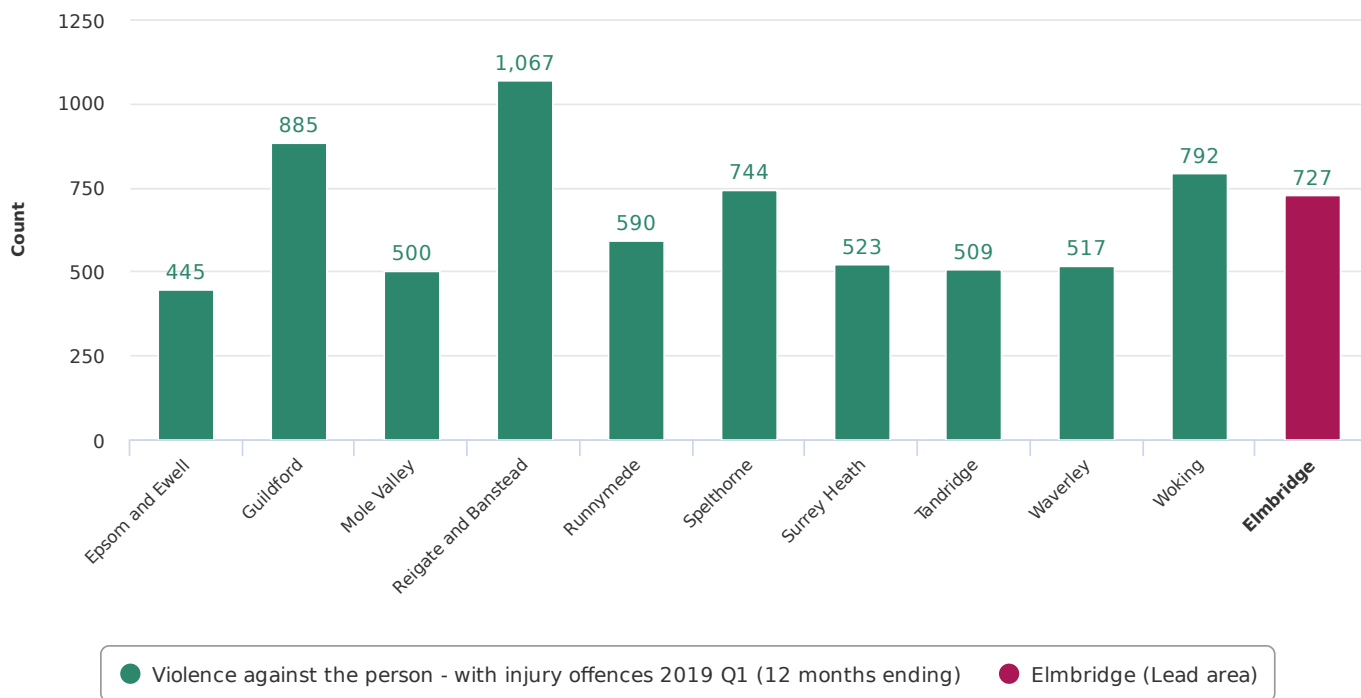

Crime - Violence against the person - with injury offences recorded - quarterly (2019 Q1 (12 months ending)) for Elmbridge & Surrey Local Authorities